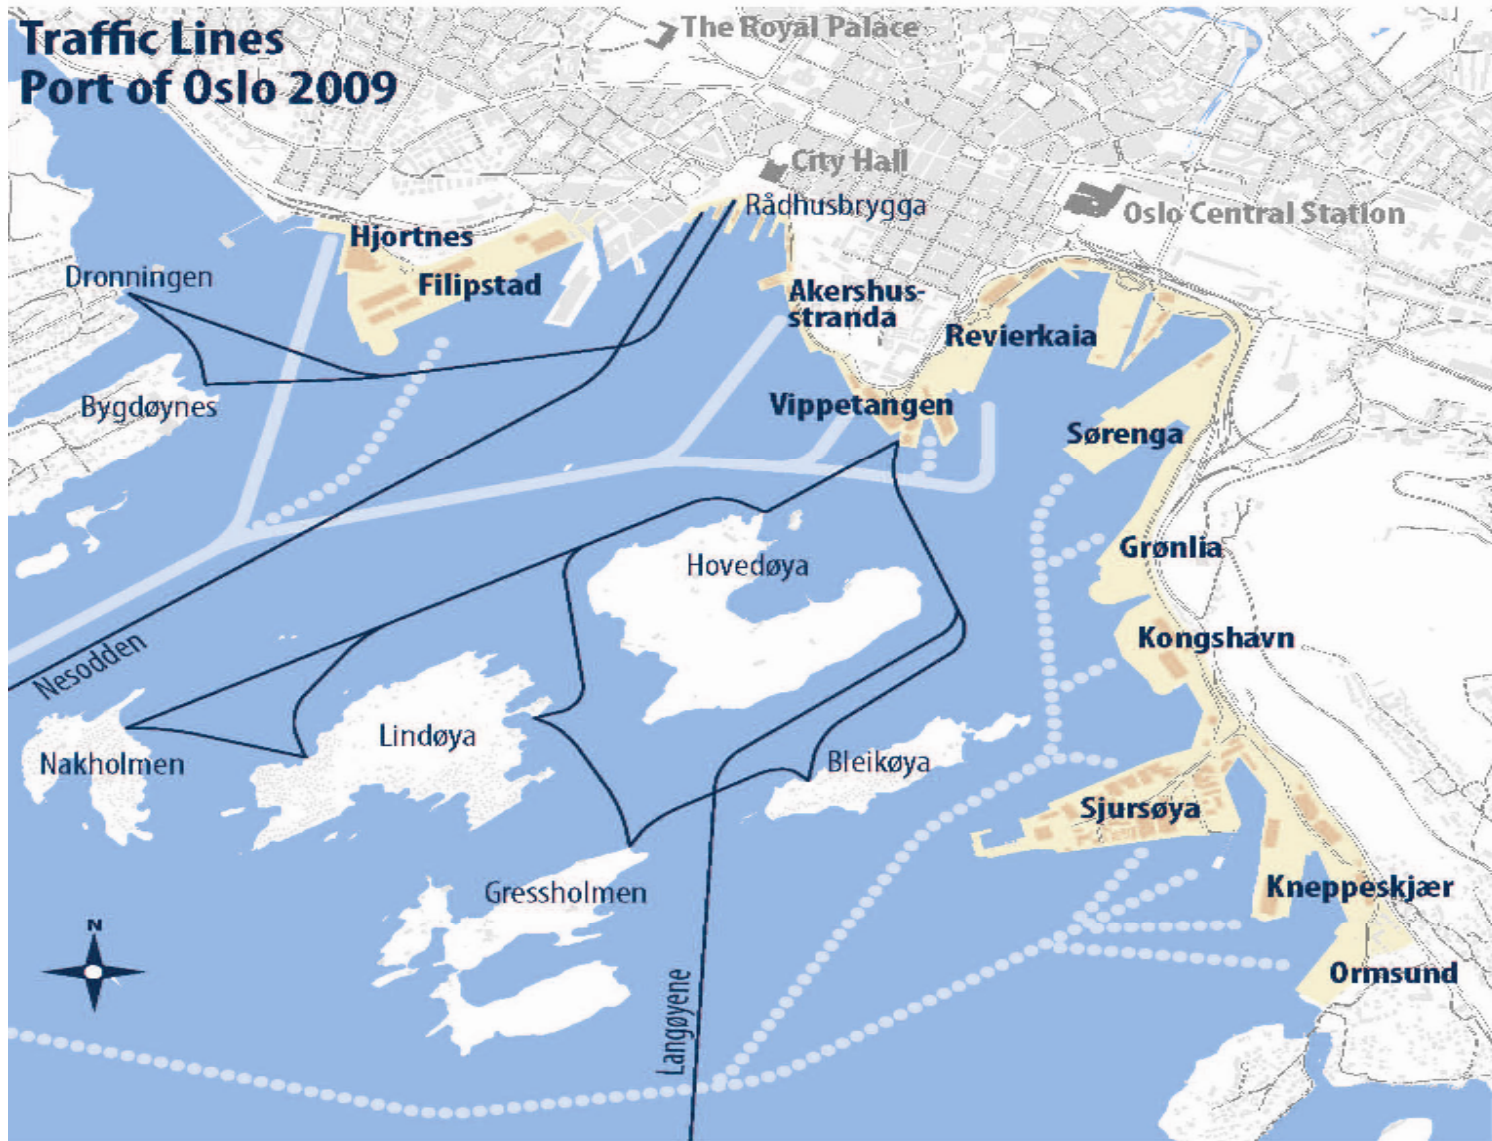

City of Oslo
Port Authority

The Oslo Region

City of Oslo
Port Authority

Gods Oslo–Europa Cargo Oslo–Europe

City of Oslo
Port Authority

Ferger, gods og passasjerer Oslo–Europa

Ferries, cargo and passengers Oslo–Europe

City of Oslo
Port Authority

Cruise Oslo–Europa Cruise Oslo–Europe

City of Oslo
Port Authority

Kysttrafikk Oslo–norskekysten Coastal traffic – Norway

City of Oslo
Port Authority

Oslo Fjord Container Lines

City of Oslo
Port Authority

Oslo Fjord Vessel Traffic Service

City of Oslo
Port Authority

City of Oslo
Port Authority

City of Oslo
Port Authority

City of Oslo
Port Authority

Port of Oslo in the transport chain