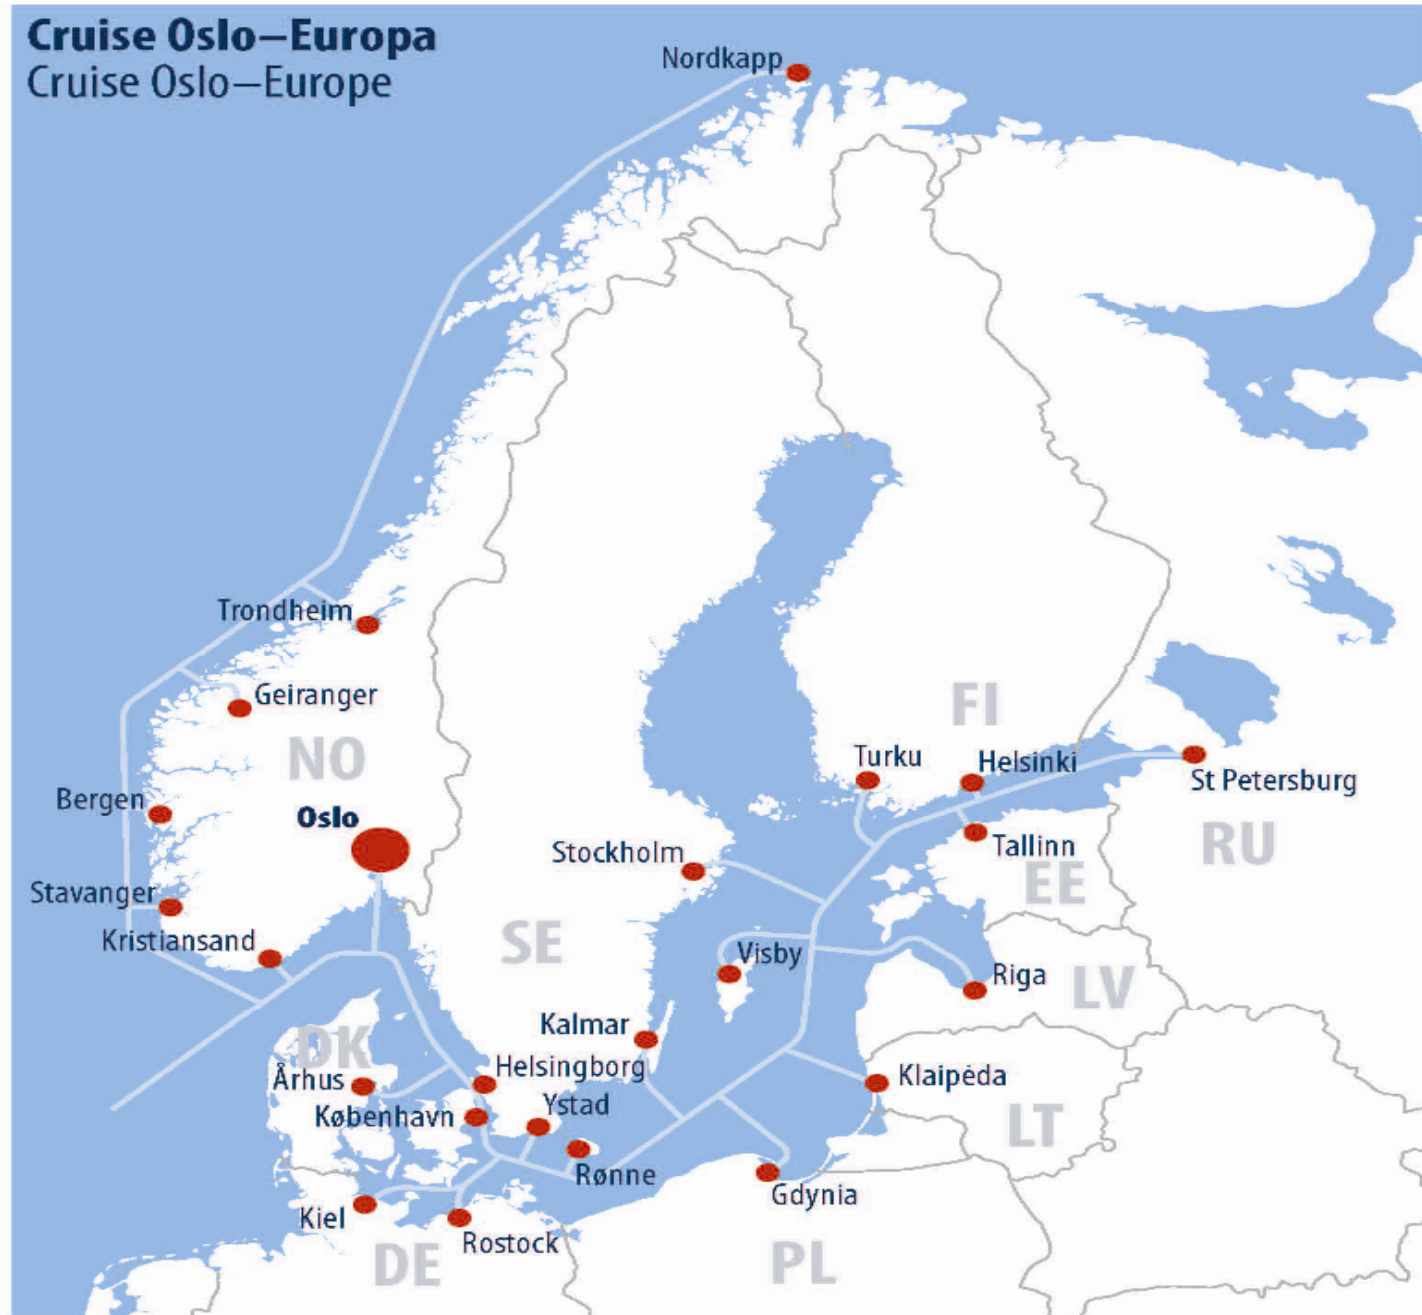

City of Oslo
Port Authority

The Oslo Region

City of Oslo
Port Authority

Gods Oslo–Europa Cargo Oslo–Europe

City of Oslo
Port Authority

Ferger, gods og passasjerer Oslo–Europa

Ferries, cargo and passengers Oslo–Europe

City of Oslo
Port Authority

Cruise Oslo–Europa Cruise Oslo–Europe

City of Oslo
Port Authority

Kysttrafikk Oslo–norskekysten Coastal traffic – Norway

City of Oslo
Port Authority

Oslo Fjord Container Lines

City of Oslo
Port Authority

Oslo Fjord Vessel Traffic Service

City of Oslo
Port Authority

City of Oslo
Port Authority

City of Oslo
Port Authority

City of Oslo
Port Authority

Port of Oslo in the transport chain