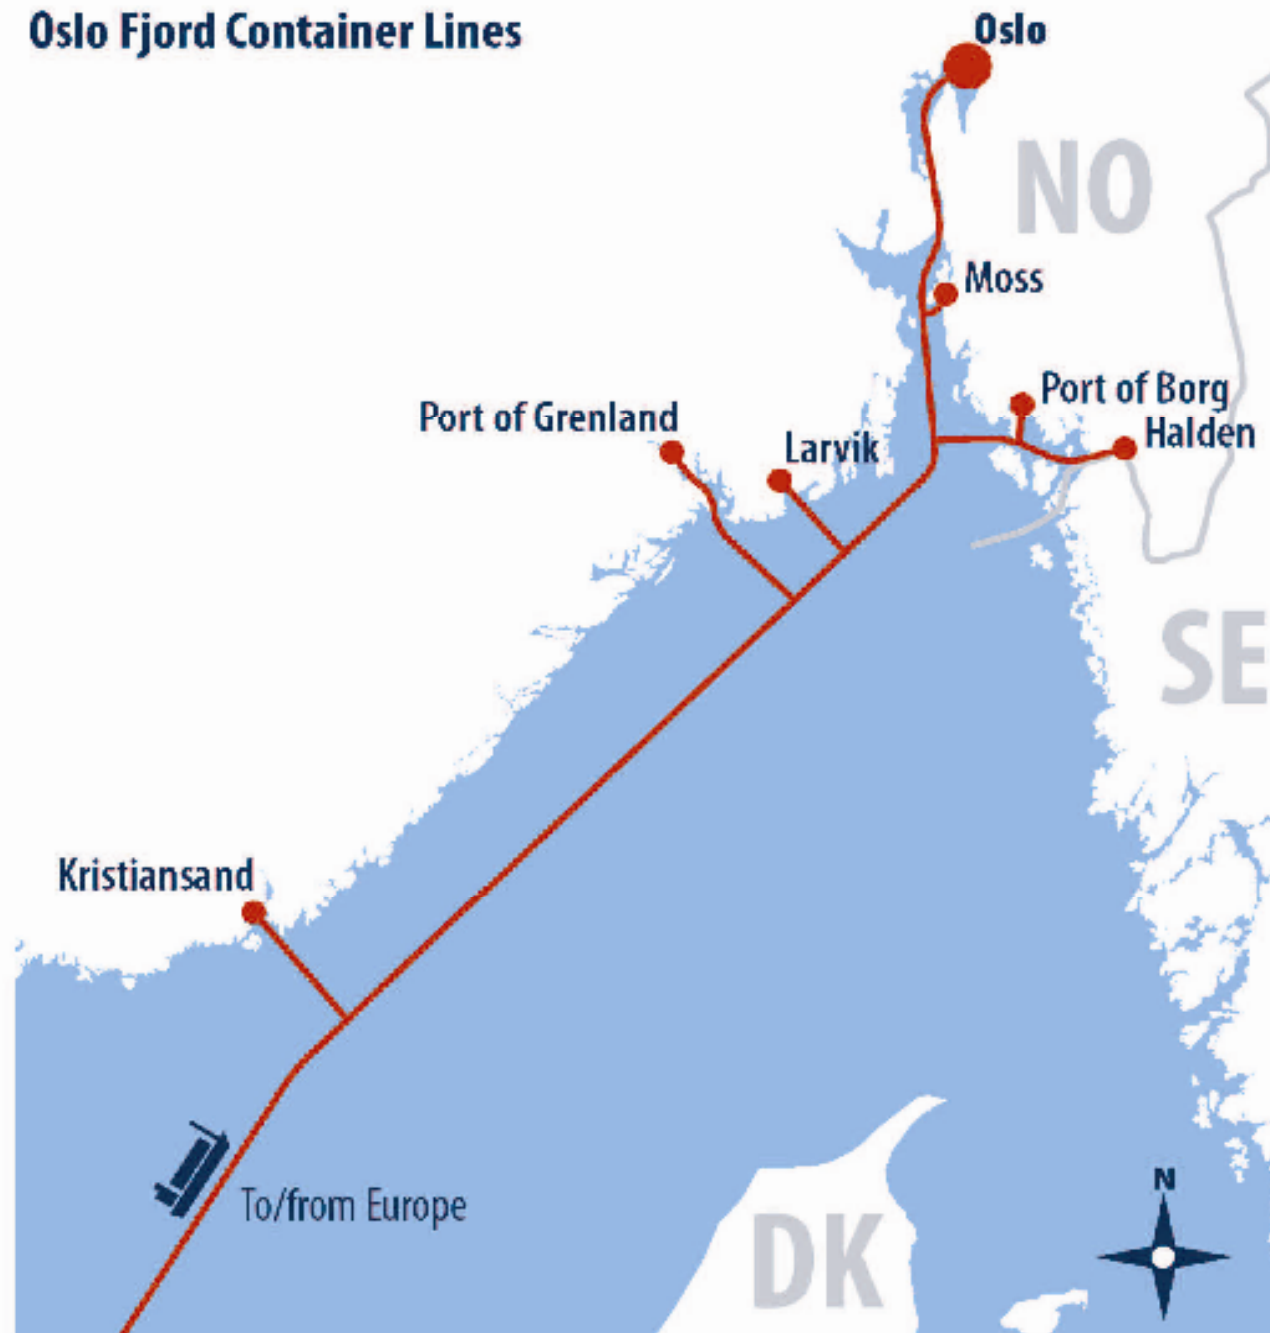

City of Oslo
Port Authority

The Oslo Region

City of Oslo
Port Authority

Gods Oslo–Europa Cargo Oslo–Europe

City of Oslo
Port Authority

Ferger, gods og passasjerer Oslo–Europa

Ferries, cargo and passengers Oslo–Europe

City of Oslo
Port Authority

Cruise Oslo–Europa Cruise Oslo–Europe

City of Oslo
Port Authority

Kysttrafikk Oslo–norskekysten Coastal traffic – Norway

City of Oslo
Port Authority

Oslo Fjord Container Lines

City of Oslo
Port Authority

Oslo Fjord Vessel Traffic Service

City of Oslo
Port Authority

City of Oslo
Port Authority

City of Oslo
Port Authority

City of Oslo
Port Authority

Port of Oslo in the transport chain