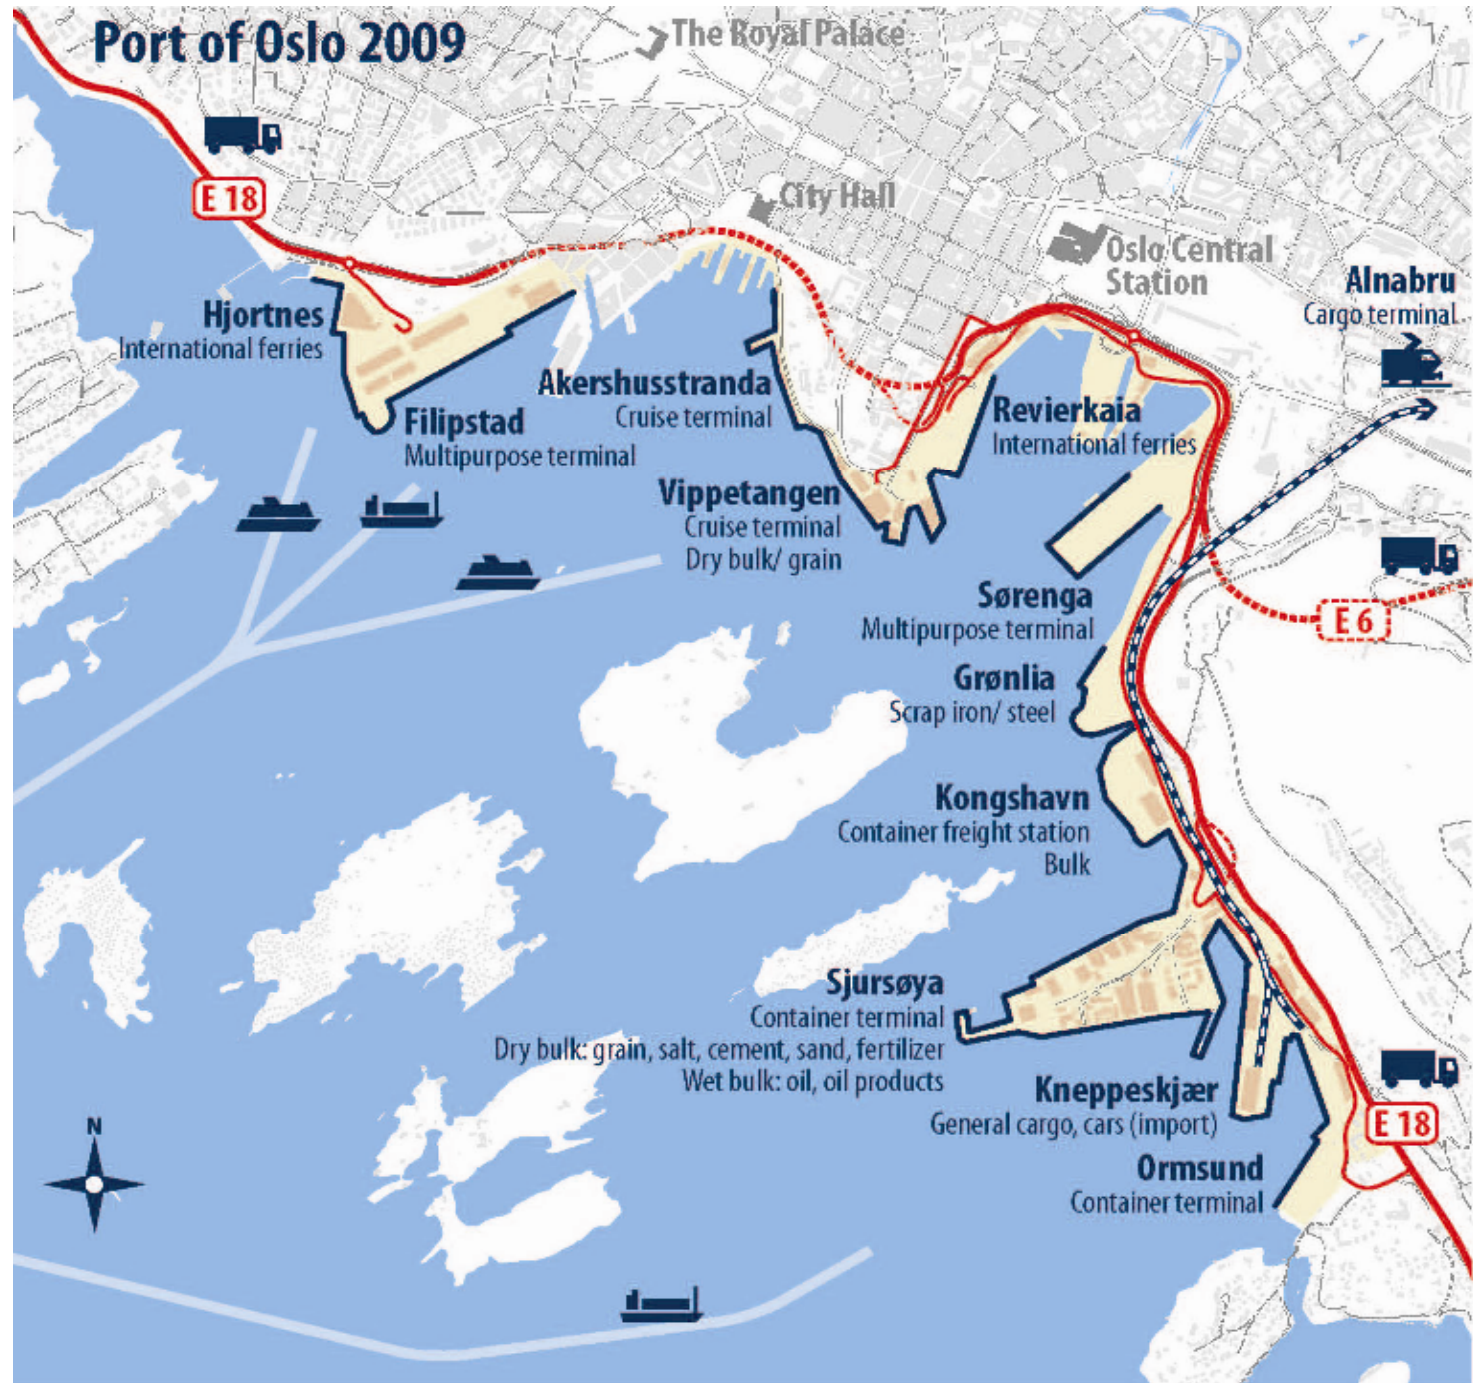

City of Oslo
Port Authority

The Oslo Region

City of Oslo
Port Authority

Gods Oslo–Europa Cargo Oslo–Europe

City of Oslo
Port Authority

Ferger, gods og passasjerer Oslo–Europa

Ferries, cargo and passengers Oslo–Europe

City of Oslo
Port Authority

Cruise Oslo–Europa Cruise Oslo–Europe

City of Oslo
Port Authority

Kysttrafikk Oslo–norskekysten Coastal traffic – Norway

City of Oslo
Port Authority

Oslo Fjord Container Lines

City of Oslo
Port Authority

Oslo Fjord Vessel Traffic Service

City of Oslo
Port Authority

City of Oslo
Port Authority

City of Oslo
Port Authority

City of Oslo
Port Authority

Port of Oslo in the transport chain