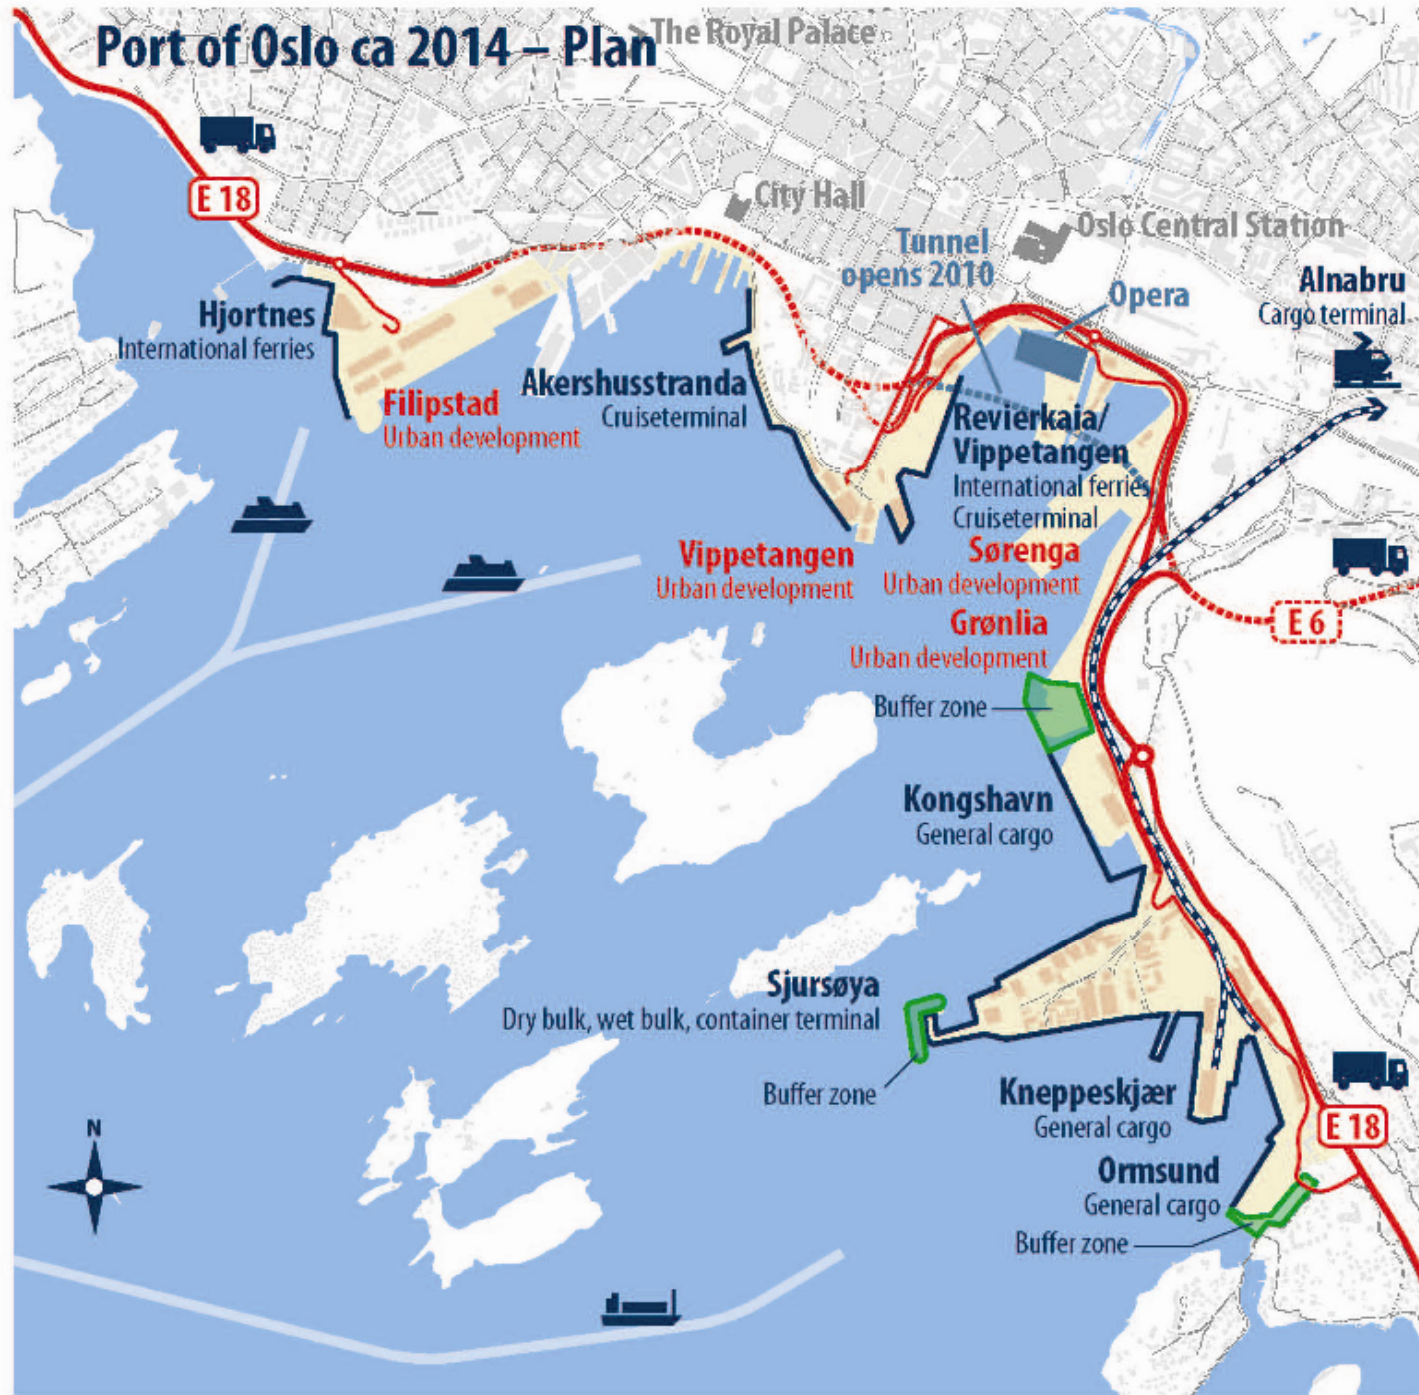

City of Oslo
Port Authority

Cruise Oslo–Europa Cruise Oslo–Europe

City of Oslo
Port Authority

Kysttrafikk Oslo–norskekysten Coastal traffic – Norway

City of Oslo
Port Authority

Oslo Fjord Container Lines

City of Oslo
Port Authority

Oslo Fjord Vessel Traffic Service

City of Oslo
Port Authority

City of Oslo
Port Authority

City of Oslo
Port Authority

City of Oslo
Port Authority

Port of Oslo in the transport chain