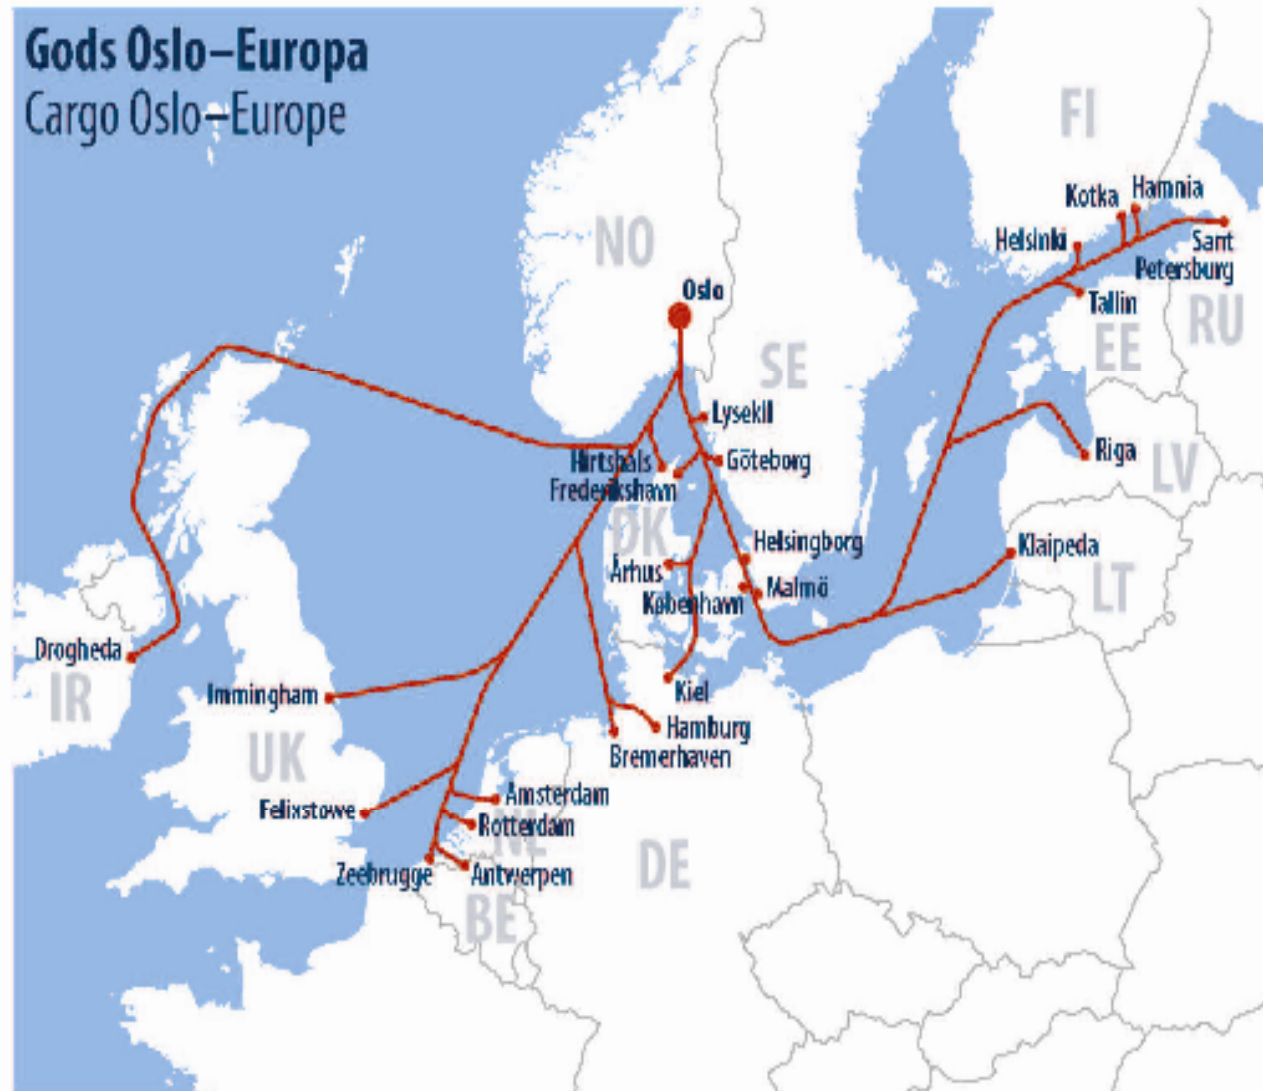

City of Oslo
Port Authority

The Oslo Region

City of Oslo
Port Authority

Gods Oslo–Europa Cargo Oslo–Europe

City of Oslo
Port Authority

Ferger, gods og passasjerer Oslo–Europa

Ferries, cargo and passengers Oslo–Europe

City of Oslo
Port Authority

Cruise Oslo–Europa Cruise Oslo–Europe

City of Oslo
Port Authority

Kysttrafikk Oslo–norskekysten Coastal traffic – Norway

City of Oslo
Port Authority

Oslo Fjord Container Lines

City of Oslo
Port Authority

Oslo Fjord Vessel Traffic Service

City of Oslo
Port Authority

City of Oslo
Port Authority

City of Oslo
Port Authority

City of Oslo
Port Authority

Port of Oslo in the transport chain